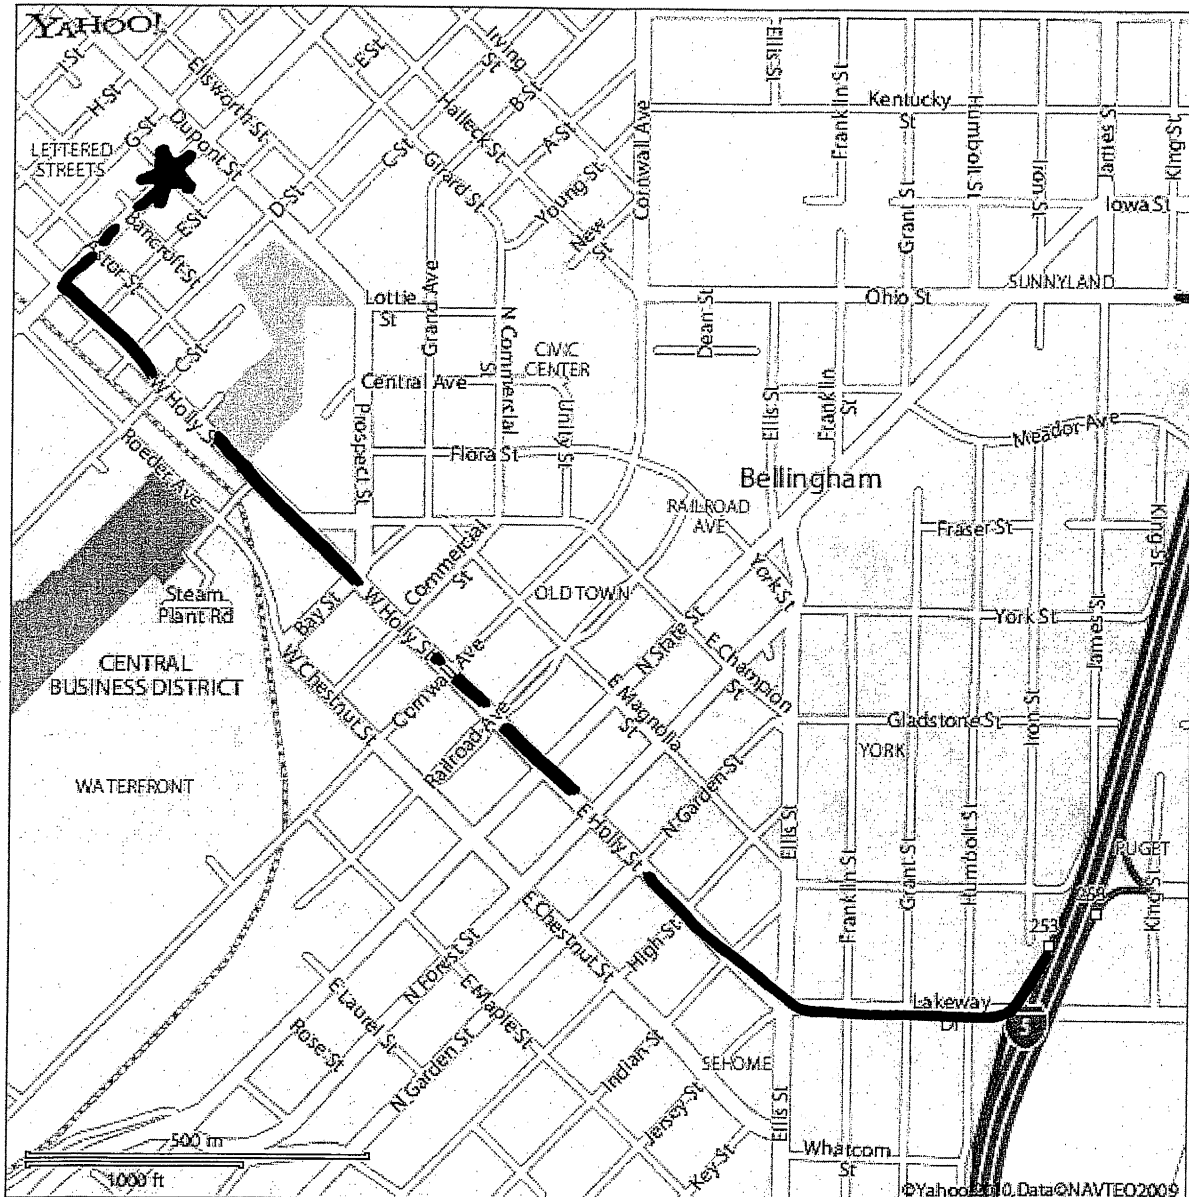

BURIFUNSTON MUMFORD

a t t o r n e y s @ l a w

From I-5 South take **Exit 253** - the Lakeway Drive City Center exit. Take a **right** onto **Lakeway Drive**. Follow Lakeway Drive and take a **gentle right** onto **Holly Street**. Follow Holly Street through downtown until you get to F Street. Take a **right** onto **F Street**. We are on the corner of Clinton and F Streets. **We are located in a big white house at 1601 F Street.** Parking is available on Clinton Street.