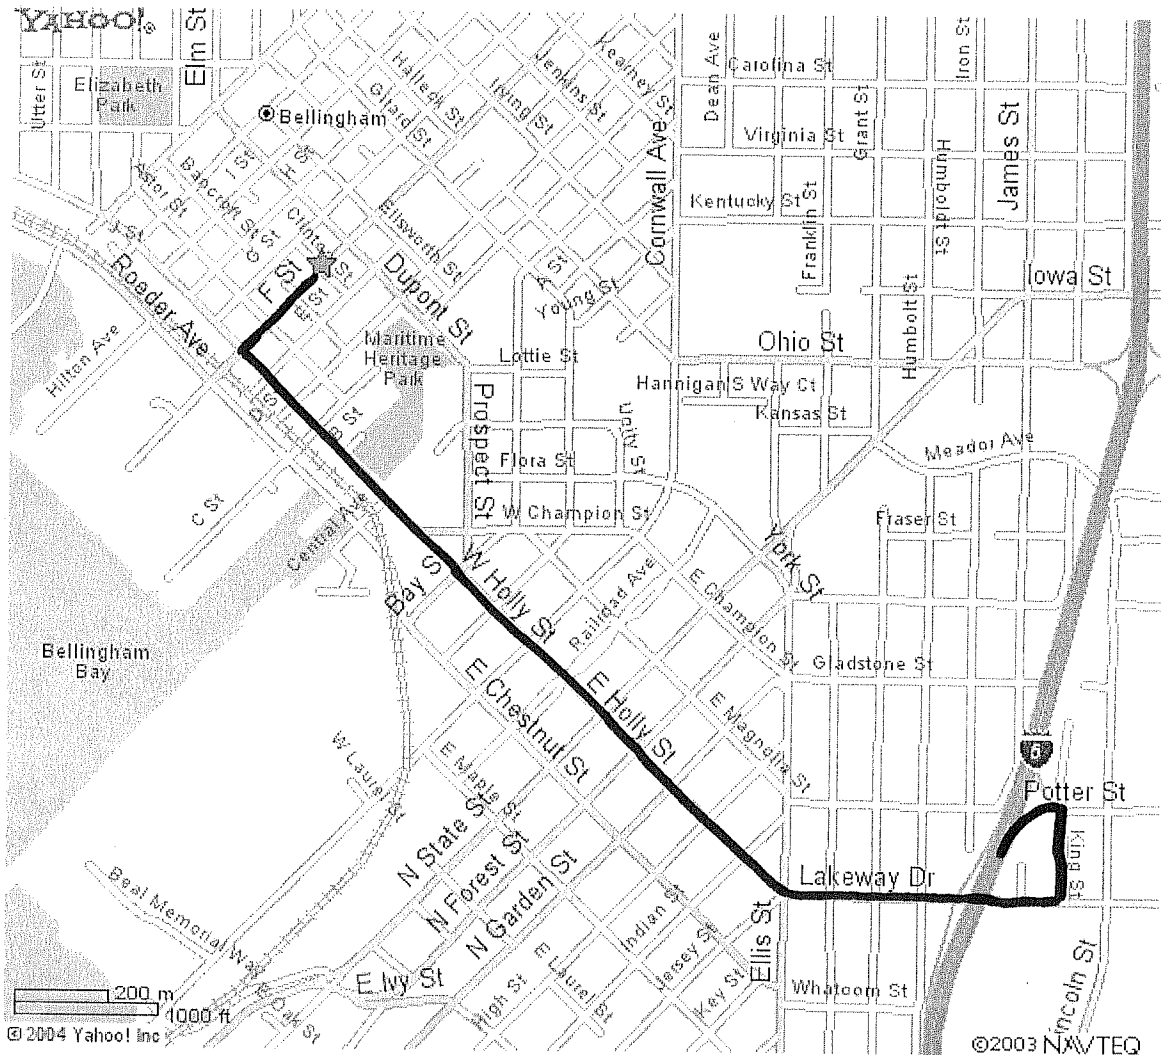

BURiFUNSTON MUMFORD

a t t o r n e y s @ l a w

★ 1601 F St Bellingham, WA 98225-3011

From I-5 North take **Exit 253**- the Lakeway Drive City Center exit. At stop sign take a **Right** onto **King Street**. Take a **Right** onto **Lakeway Drive**. Follow Lakeway Drive and take a **gentle right** onto **Holly Street**. Follow Holly Street through downtown until you get to F street. Take a **Right** onto **F street**. We are on the corner of Clinton and F. **We are located in a big white house.**